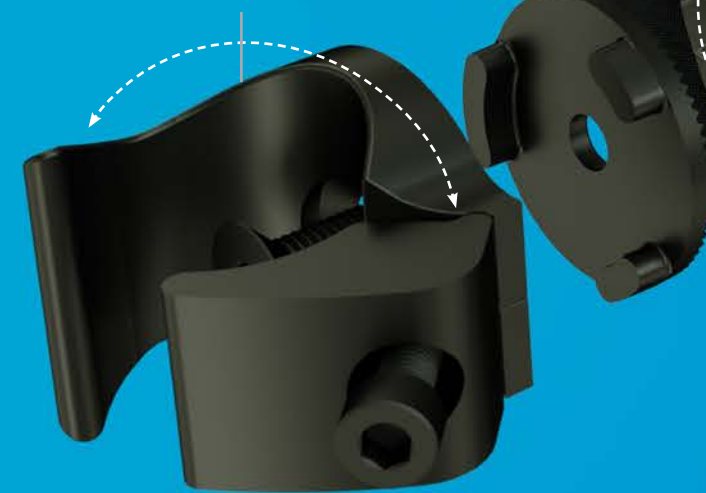

Length options

Aluminum— 8" & 10"
Carbon— 10", 13" & 16"

Width options

14", 15", 16", 17" & 18"

Truly functional

Offered in lengths starting at 8" these back supports won't get in the way of what's important. Their compact design and lightweight aluminum or carbon shells allow you to maximize your mobility.

Integrated hardware

Aluminum Shell

15° of forward and rearward angle adjustments

Hidden strengths

The AGILITY Active Series utilizes durable Zytel discs to achieve the adjustments you need and to provide a rock-solid back support for everyday performance.