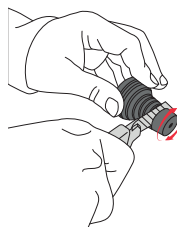

NEW!

Grooved Mushroom Joystick Handle

A revolutionary new joystick handle, the Grooved Mushroom takes the best features of several previous Bodypoint® models and advances them to the next level. Its hand-filling shape, top and side grooves, and height-adapability make it ultra versatile to meet a wide range of user needs.

Top and side grooves give superior grip and control with limited hand function.

Textured, rounded top is comfortable and secure for users grasping from above.

Perfect height for upright gripping, yet easily trimmed shorter for palmar hand position or fingertip control. (See cutting instructions below.)

Grooved shaft and ability to tuck fingers below the knob make driving easy for users grasping from the side.

Springy and tough polyurethane is safe (non-cytotoxic), easy to grip, and a breeze to clean by hand or in dishwasher.

Flexible shaft dampens vibration in driving and reduces risk of damage to electronic controls.

Part Numbers

PC110A For 4.8 mm (3/16") stem size

PC110B For 6.4 mm (1/4") stem size

Easily cut to desired height with a utility knife